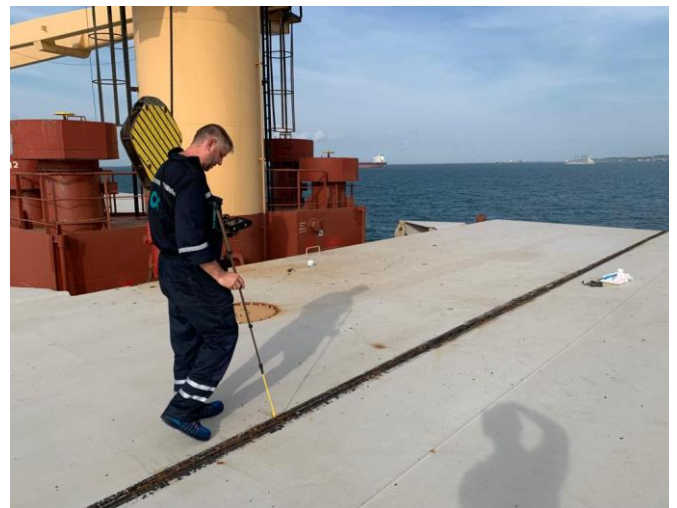

It's shipping & survey

CISS GROUP PTE.LTD.

Registry address: 10 Anson Road , # 20-05,
International Plaza, Singapore, 079903

Reg.No 201618838R

Operation office: 77 Science Park Drive Str.,
CINTECH III Business Center, #03-25/26,
Singapore 118256