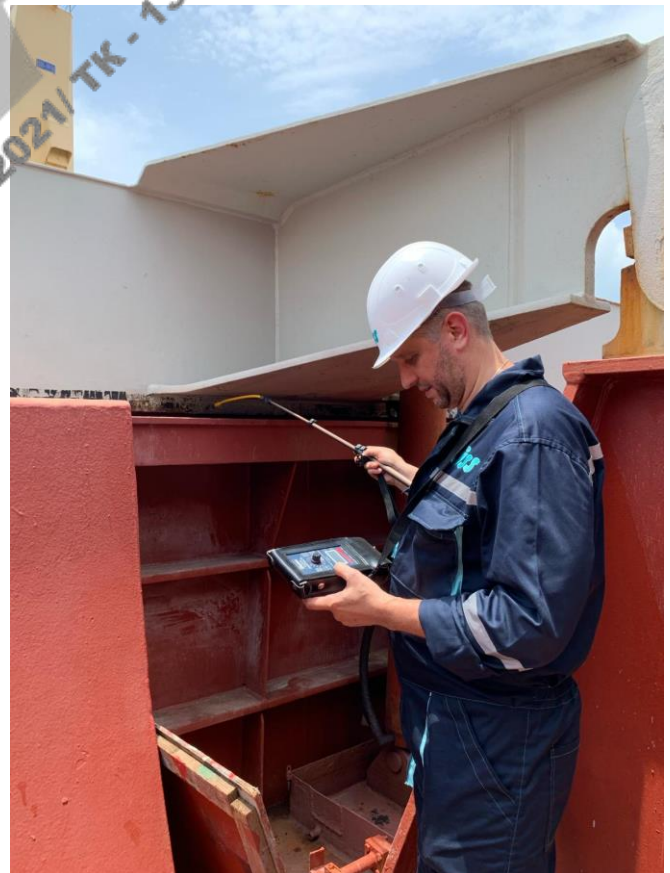

It's shipping & survey

CISS GROUP PTE.LTD.

Registry address: 10 Anson Road , # 20-05,
International Plaza, Singapore, 079903

Reg.No 201618838R

Operation office: 77 Science Park Drive Str.,
CINTECH III Business Center, #03-25/26,
Singapore 118256

Commodities International Shipping and Survey