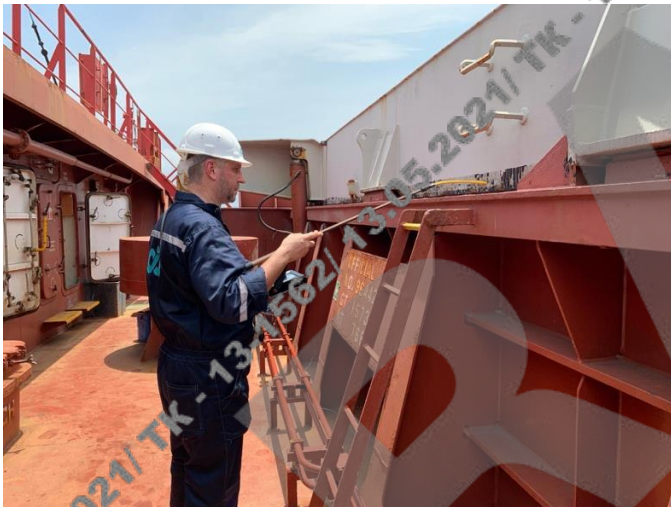

It's shipping & survey

CISS GROUP PTE.LTD.

Registry address: 10 Anson Road , # 20-05,
International Plaza, Singapore, 079903

Reg.No 201618838R

Operation office: 77 Science Park Drive Str.,
CINTECH III Business Center, #03-25/26,
Singapore 118256